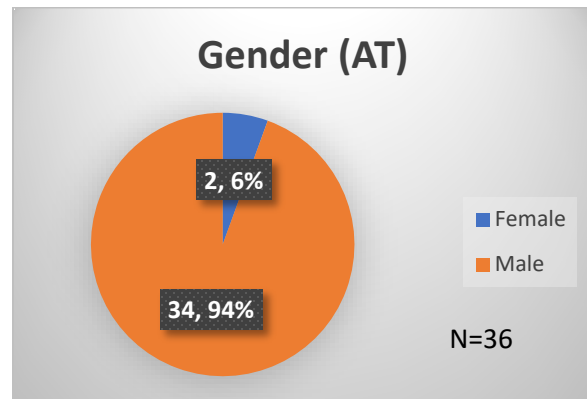

### Tuesday Morning Midnight Count

Total # of probation Involved youth<sup>1</sup>: 1,219

<sup>1</sup> Probation Active: Any youth who is pending sentencing with an active social history, has been formally placed on probation or supervision with Cook County Juvenile Probation on the date of the report.