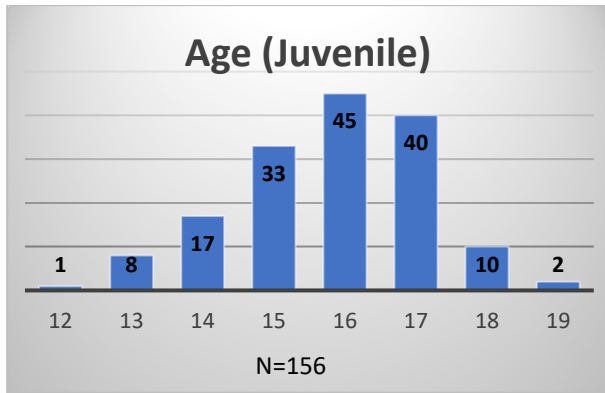

### Tuesday Morning Midnight Count

Total # of probation Involved youth<sup>1</sup>: 1,219

<sup>1</sup> Probation Active: Any youth who is pending sentencing with an active social history, has been formally placed on probation or supervision with Cook County Juvenile Probation on the date of the report.