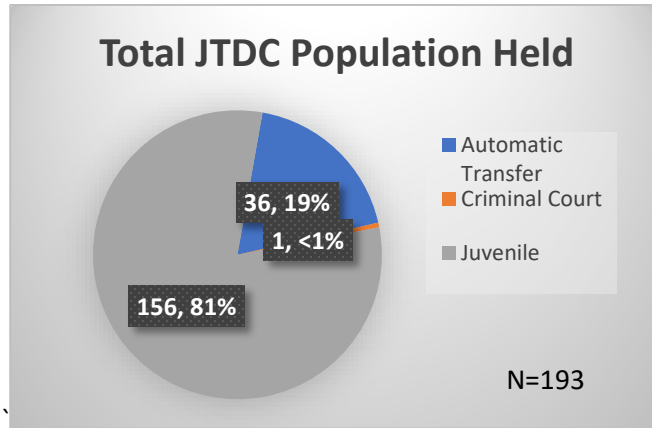

## Demographics for JTDC Population

### Tuesday Morning Midnight Count

Total # of probation Involved youth<sup>1</sup>: 1,219

<sup>1</sup> Probation Active: Any youth who is pending sentencing with an active social history, has been formally placed on probation or supervision with Cook County Juvenile Probation on the date of the report.