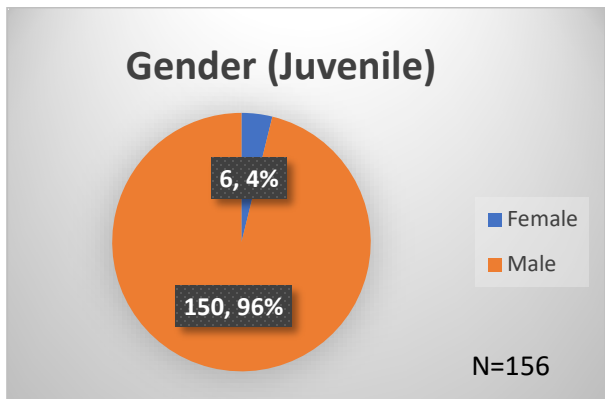

### Tuesday Morning Midnight Count

Total # of probation Involved youth<sup>1</sup>: 1,219

<sup>1</sup> Probation Active: Any youth who is pending sentencing with an active social history, has been formally placed on probation or supervision with Cook County Juvenile Probation on the date of the report.